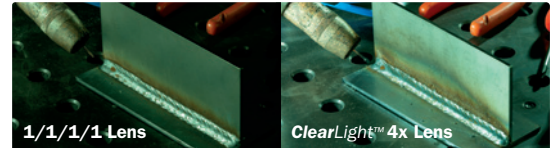

Optional helmet lighting accessory kit includes two lights (one for each side) and all required mounting hardware.

ClearLight™ 4x Lens Technology offers up to four times the clarity compared to welding helmets with 1/1/1/1 as per official USA ANSI certification of lens visibility.